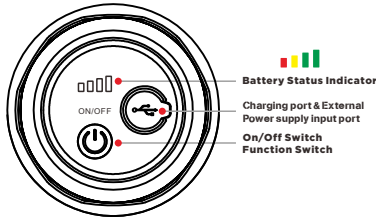

Accessories

USB X1

With AC5V Power adapter 1 set

Specification

Internal Battery Type	Lithium battery 18650, 2200MA @ 3.7V
External Battery & Charging Input Voltage	DC12-24V
Lens Material	PC
Lens Color	Clear
Base Type	Magnetic Base
Base Material	ABS
Temperature for Normal Working	-30 °C - +50 °C
Waterproof	IP65

Quintuple Flashing	3 Hours
Single Flash	4 Hours
Amber SOS Flashing	4 Hours
White Work Light	4 Hours
Charging Time	3-4 Hours

⚠ WARNING

Do not look directly into LEDs while in operation; may cause momentary blindness and/or eye damage
Do not touch lights until the cool down after working