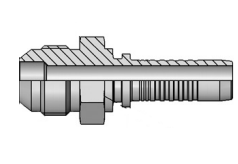

Raccordo Maschio JIC 74°

PN 10 AGJ 9/16"