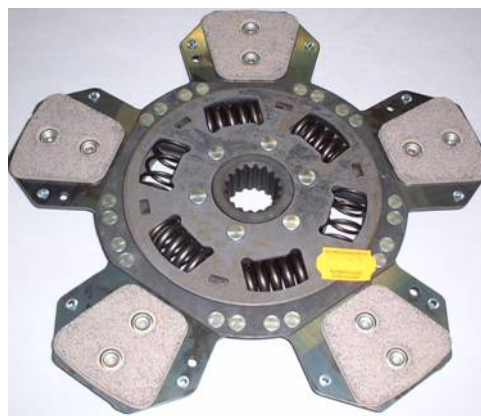

630 2461 09

Issue Level 2

LuK Aftermarket Service UK Ltd.
Holme Lacy Road, Rotherwas
HR2 6LA Hereford · The United Kingdom
Phone: +44 1432 264264 · Fax +44 1432 275146
e-mail: LuK-AS.uk.pm@schaeffler.com
A Member of the Schaeffler Group