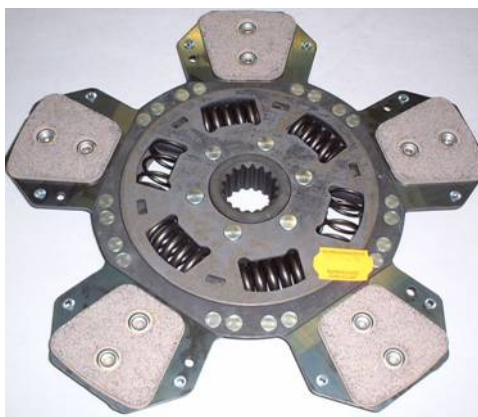

329 0006 10

+

630 2461 09

Subject to technical changes
© 2011 Schaeffler Automotive Aftermarket

Issue Level 3 – 14/07/2011

For further information:

Phone: +44 (0) 14 32 264 264*
Fax: +44 (0) 14 32 375 760
hfd-pm@schaeffler.com
www.Schaeffler-Aftermarket.com
* Calls from within the UK 08457 001100