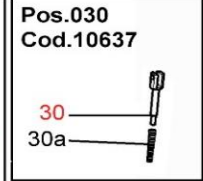

IDROMECCANICA SRL

1TIMER
10634 EXPLORER
10639 REFLEX

INTEGRATION FOR 2 TIMER
10635 EXPLORER
10640 REFLEX