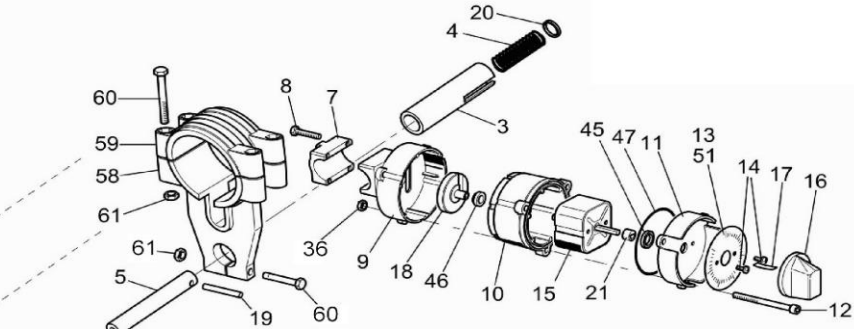

IDROMECCANICA SRL

1TIMER
10634 EXPLORER
10639 REFLEX

INTEGRATION FOR 2 TIMER
10635 EXPLORER
10640 REFLEX