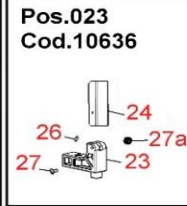

IDROMECCANICA SRL

1TIMER
10634 EXPLORER
10639 REFLEX

INTEGRATION FOR 2 TIMER
10635 EXPLORER
10640 REFLEX