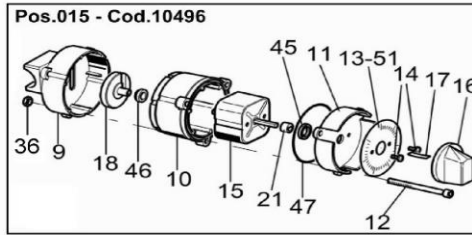

IDROMECCANICA SRL

1TIMER
10634 EXPLORER
10639 REFLEX

INTEGRATION FOR 2 TIMER
10635 EXPLORER
10640 REFLEX