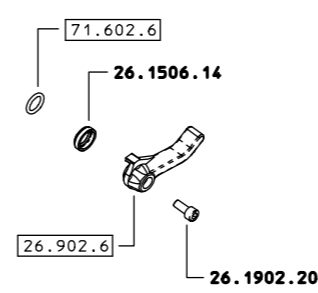

Foro max. ugello: Ø2.3

Pressione di esercizio max: 50 bar

Peso: G1/2M. 620 g - con raccordo girevole 690 g - Metal 840 g

Lunghezza: 400 mm

**Materiali:** materiali plastici ad alta resistenza - acciaio inox - ottone - tenute in FPM - impugnatura Metal in alluminio con rivestimento al nichel chimico.

Max. operating pressure: 50 bar (725 psi)

Weight: 1/2" BSPM. 620 g (1.31 lb) - with swivel connection 690 g (1.5 lb) - Metal 840 g (1.8 lb)

Length: 400 mm (16")

**Materials:** high resistance plastic materials - s.steel - brass - FKM gaskets - Metal model with Niploy processed aluminum handle.  
**Use:** for vineyards, orchards and greenhouses spraying. One hand operated easy pattern continuous adjustment and on / off trigger. Fine nebulization of 3500 droplets sq / in. Adjustable "Turbo" atomizer position. Free swivelling with swivel connection. Heavy duty Metal model supplied with user hand shield.

### COME SI ORDINA / HOW TO ORDER

CODICE code			KIT RICAMBIO spare parts kit
26.901.4	(Metal)	8	26.302.6
26.901.162	(G1/2M. - 1/2" BSPM.)	8	
26.901.165	(con girevole / with swivel)	8	

LANCE  
SPRAY GUNS

RACCORDI  
CONNECTIONS

M 15X1

CATALOGHI  
CATALOGUES

RICAMBI  
SPARE PARTS :

26.901.4  
26.901.162  
26.901.165

26.901.4  
 26.901.4 10  
 26.901.4 12  
 26.901.4 18  
 26.901.4 20  
 26.901.4 23  
 26.901.4 25  
 26.901.4 RE  
 26.901.4 UU