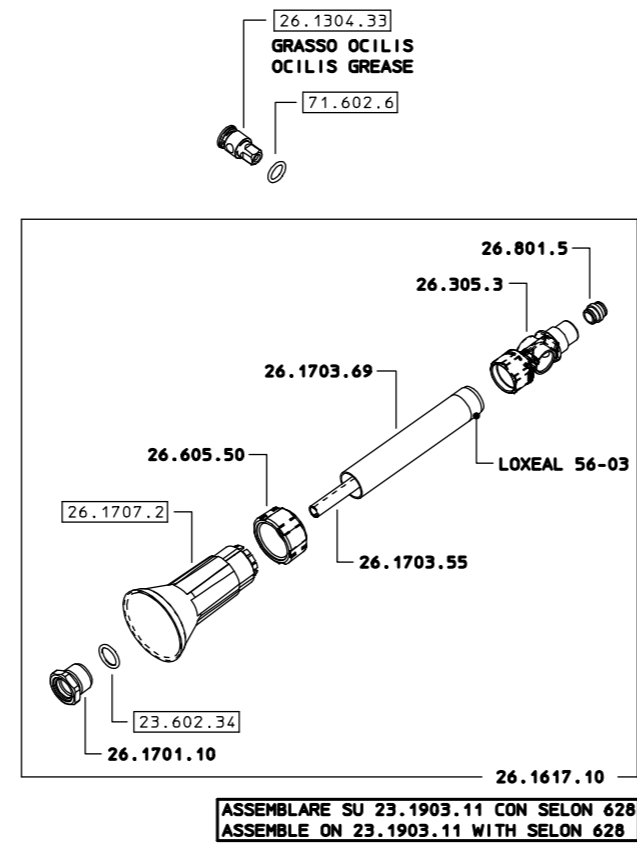

Foro max. ugello: Ø2.3

Pressione di esercizio max: 50 bar

Peso: G1/2M. 620 g - con raccordo girevole 690 g - Metal 840 g

Lunghezza: 400 mm

**Materiali:** materiali plastici ad alta resistenza - acciaio inox - ottone - tenute in FPM - impugnatura Metal in alluminio con rivestimento al nichel chimico.

Max. operating pressure: 50 bar (725 psi)

Weight: 1/2" BSPM. 620 g (1.31 lb) - with swivel connection 690 g (1.5 lb) - Metal 840 g (1.8 lb)

Length: 400 mm (16")

**Materials:** high resistance plastic materials - s.steel - brass - FKM gaskets - Metal model with Niploy processed aluminum handle.  
**Use:** for vineyards, orchards and greenhouses spraying. One hand operated easy pattern continuous adjustment and on / off trigger. Fine nebulization of 3500 droplets sq / in. Adjustable "Turbo" atomizer position. Free swivelling with swivel connection. Heavy duty Metal model supplied with user hand shield.

### COME SI ORDINA / HOW TO ORDER

CODICE code			KIT RICAMBIO spare parts kit
26.901.4	(Metal)	8	26.302.6
26.901.162	(G1/2M. - 1/2" BSPM.)	8	
26.901.165	(con girevole / with swivel)	8	

LANCE  
SPRAY GUNS

RACCORDI  
CONNECTIONS

M 15X1

CATALOGHI  
CATALOGUES

RICAMBI  
SPARE PARTS :

26.901.4  
26.901.162  
26.901.165

26.901.4  
 26.901.4 10  
 26.901.4 12  
 26.901.4 18  
 26.901.4 20  
 26.901.4 23  
 26.901.4 25  
 26.901.4 RE  
 26.901.4 UU