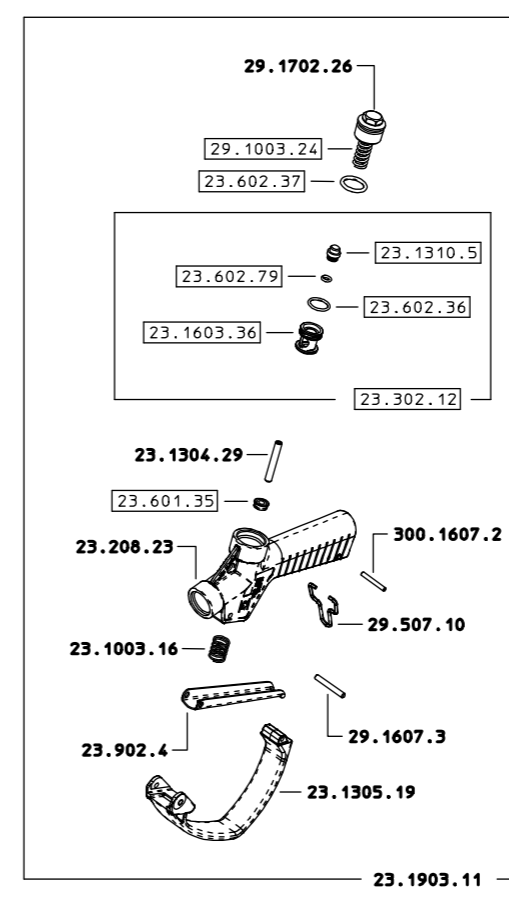

Foro max. ugello: Ø2.3

Pressione di esercizio max: 50 bar

Peso: G1/2M. 620 g - con raccordo girevole 690 g - Metal 840 g

Lunghezza: 400 mm

**Materiali:** materiali plastici ad alta resistenza - acciaio inox - ottone - tenute in FPM - impugnatura Metal in alluminio con rivestimento al nichel chimico.

**Standard with M15x1 spray tip Ø1.5**

**Models:** with 1/2" BSPF. 1/2" BSPM. swivel connection

with 1/2" BSPM. connection

**Metal available only with 1/2" BSPF. 1/2" BSPM. swivel connection**

Max. spray tip hole: Ø2.3

Max. operating pressure: 50 bar (725 psi)

Weight: 1/2" BSPM. 620 g (1.31 lb) - with swivel connection 690 g (1.5 lb) - Metal 840 g (1.8 lb)

Length: 400 mm (16")

**Materials:** high resistance plastic materials - s.steel - brass - FKM gaskets - Metal model with Niploy processed aluminum handle.  
**Use:** for vineyards, orchards and greenhouses spraying. One hand operated easy pattern continuous adjustment and on / off trigger. Fine nebulization of 3500 droplets sq / in. Adjustable "Turbo" atomizer position. Free swivelling with swivel connection. Heavy duty Metal model supplied with user hand shield.

RACCORDI  
CONNECTIONS

M 15X1

CATALOGHI  
CATALOGUES

RICAMBI  
SPARE PARTS :

26.901.4  
26.901.162  
26.901.165

26.901.4  
 26.901.4 10  
 26.901.4 12  
 26.901.4 18  
 26.901.4 20  
 26.901.4 23  
 26.901.4 25  
 26.901.4 RE  
 26.901.4 UU