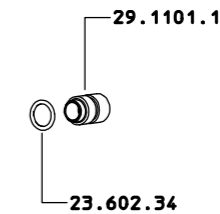

### Standard with M15x1 spray tip Ø1.5

**Models:** with 1/2" BSPF. 1/2" BSPM. swivel connection  
with 1/2" BSPM. connection  
Metal available only with 1/2" BSPF. 1/2" BSPM. swivel connection

Max. spray tip hole: Ø2.3  
Max. operating pressure: 50 bar (725 psi)  
Weight: 1/2" BSPM. 620 g (1.31 lb) - with swivel connection 690 g (1.5 lb) - Metal 840 g (1.8 lb)  
Length: 400 mm (16")

M 15X1

CATALOGHI  
CATALOGUES

RICAMBI  
SPARE PARTS :

26.901.4  
26.901.162  
26.901.165

26.901.162  
 26.901.162 10  
 26.901.162 12  
 26.901.162 18  
 26.901.162 20  
 26.901.162 23  
 26.901.162 25  
 26.901.162 30  
 26.901.162 SA

ASSEMBLARE SU 29.1903.9 CON LOXEAL 58-10  
 ASSEMBLE ON 29.1903.9 WITH LOXEAL 58-10

COME SI ORDINA/HOW TO ORDER  
 Solo kit tenuta  
 Seal kit only **23.302.12**

COME SI ORDINA/HOW TO ORDER  
 Kit ricambio  
 Spare parts kit **26.302.6**