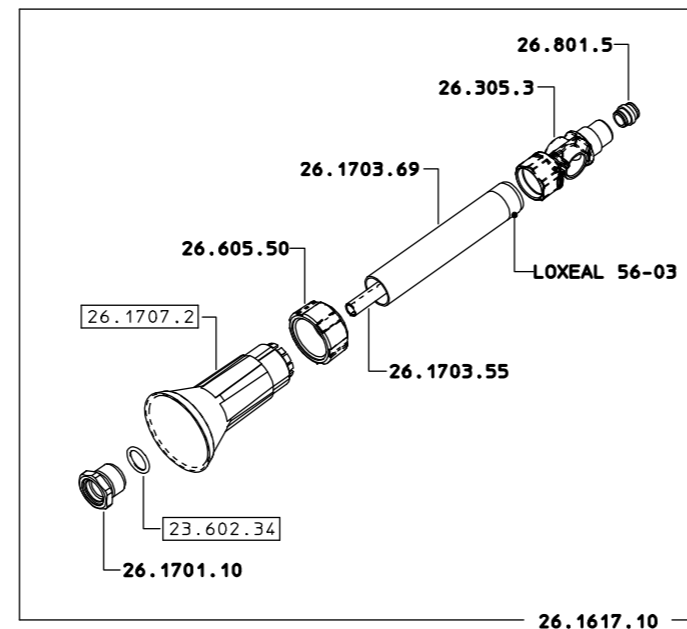

### Standard with M15x1 spray tip Ø1.5

**Models:** with 1/2" BSPF. 1/2" BSPM. swivel connection  
with 1/2" BSPM. connection  
Metal available only with 1/2" BSPF. 1/2" BSPM. swivel connection

Max. spray tip hole: Ø2.3  
Max. operating pressure: 50 bar (725 psi)  
Weight: 1/2" BSPM. 620 g (1.31 lb) - with swivel connection 690 g (1.5 lb) - Metal 840 g (1.8 lb)  
Length: 400 mm (16")

## COME SI ORDINA / HOW TO ORDER

CODICE code			KIT RICAMBIO spare parts kit
26.901.4	(Metal)	8	
26.901.162	(G1/2M. - 1/2" BSPM.)	8	26.302.6
26.901.165	(con girevole / with swivel)	8	

LANCE  
SPRAY GUNS

RACCORDI  
CONNECTIONS

M 15X1

CATALOGHI  
CATALOGUES

RICAMBI  
SPARE PARTS :

26.901.4  
26.901.162  
26.901.165

26.901.162  
 26.901.162 10  
 26.901.162 12  
 26.901.162 18  
 26.901.162 20  
 26.901.162 23  
 26.901.162 25  
 26.901.162 30  
 26.901.162 SA

ASSEMBLARE SU 29.1903.9 CON LOXEAL 58-10  
 ASSEMBLE ON 29.1903.9 WITH LOXEAL 58-10

COME SI ORDINA/HOW TO ORDER  
 Solo kit tenuta  
 Seal kit only **23.302.12**

COME SI ORDINA/HOW TO ORDER  
 Kit ricambio  
 Spare parts kit **26.302.6**