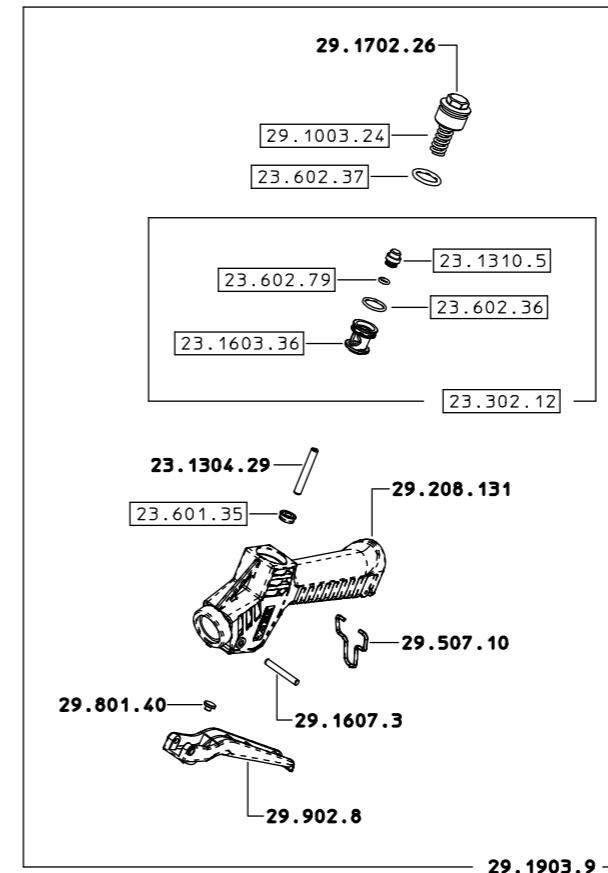

### Standard with M15x1 spray tip Ø1.5

**Models:** with 1/2" BSPF. 1/2" BSPM. swivel connection  
with 1/2" BSPM. connection  
Metal available only with 1/2" BSPF. 1/2" BSPM. swivel connection

Max. spray tip hole: Ø2.3  
Max. operating pressure: 50 bar (725 psi)  
Weight: 1/2" BSPM. 620 g (1.31 lb) - with swivel connection 690 g (1.5 lb) - Metal 840 g (1.8 lb)  
Length: 400 mm (16")

## COME SI ORDINA / HOW TO ORDER

CODICE code			KIT RICAMBIO spare parts kit
26.901.4	(Metal)	8	
26.901.162	(G1/2M. - 1/2" BSPM.)	8	26.302.6
26.901.165	(con girevole / with swivel)	8	

LANCE  
SPRAY GUNS

RACCORDI  
CONNECTIONS

M 15X1

CATALOGHI  
CATALOGUES

RICAMBI  
SPARE PARTS :

26.901.4  
26.901.162  
26.901.165

26.901.162  
 26.901.162 10  
 26.901.162 12  
 26.901.162 18  
 26.901.162 20  
 26.901.162 23  
 26.901.162 25  
 26.901.162 30  
 26.901.162 SA

ASSEMBLARE SU 29.1903.9 CON LOXEAL 58-10  
 ASSEMBLE ON 29.1903.9 WITH LOXEAL 58-10

COME SI ORDINA/HOW TO ORDER  
 Solo kit tenuta  
 Seal kit only **23.302.12**

COME SI ORDINA/HOW TO ORDER  
 Kit ricambio  
 Spare parts kit **26.302.6**